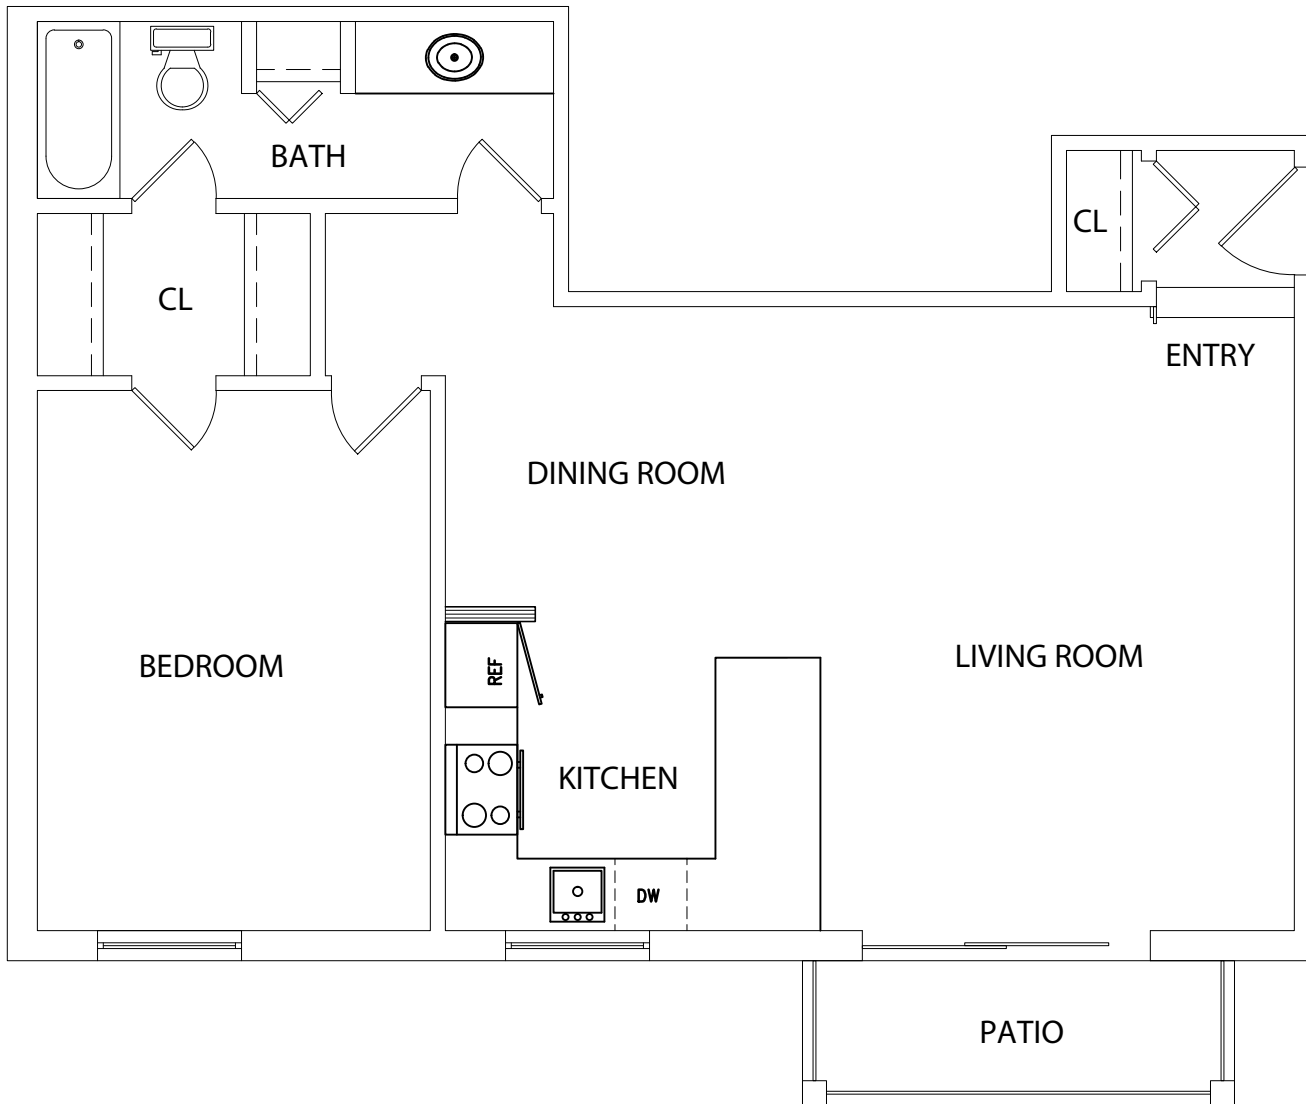

The Aspen - Style A3
One Bedroom, One Bath
725 sq. ft.

Forest Cove Apartments

1706 Forest Cove Drive
Mount Prospect, IL 60056
(847) 439-7477

forestcove@forestcoveapartments.com

All dimensions and specifications are approximate and subject to change without notice.