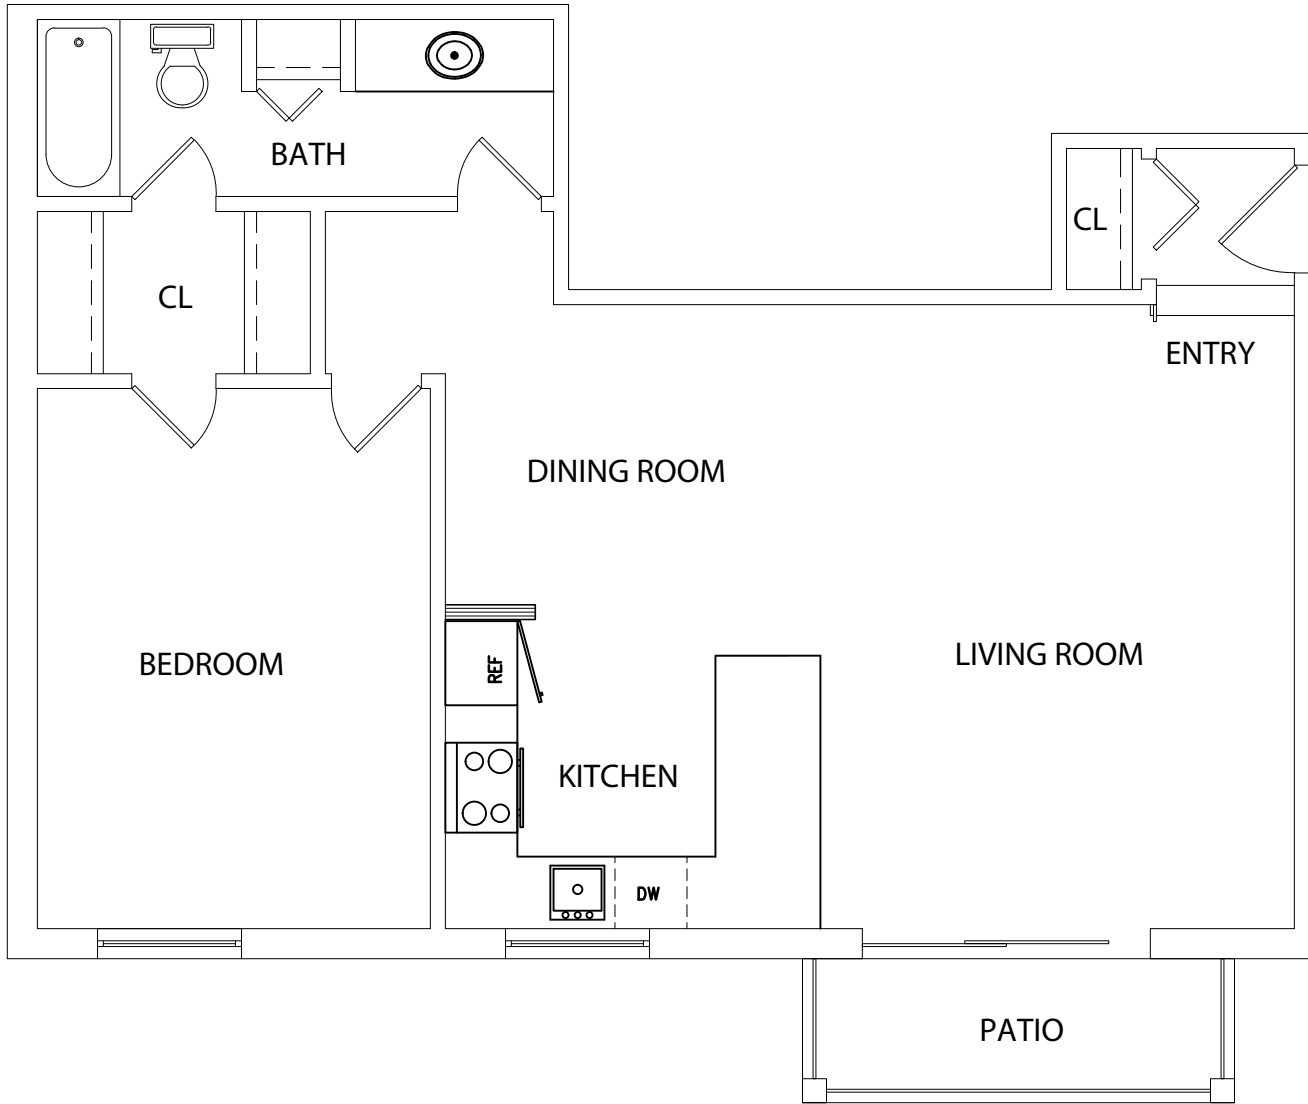

The Aspen - Style A3
One Bedroom, One Bath
725 sq. ft.

Forest Cove Apartments
1706 Forest Cove Drive
Mount Prospect, IL 60056
(847) 439-7477
forestcove@forestcoveapartments.com

All dimensions and specifications are approximate and subject to change without notice.