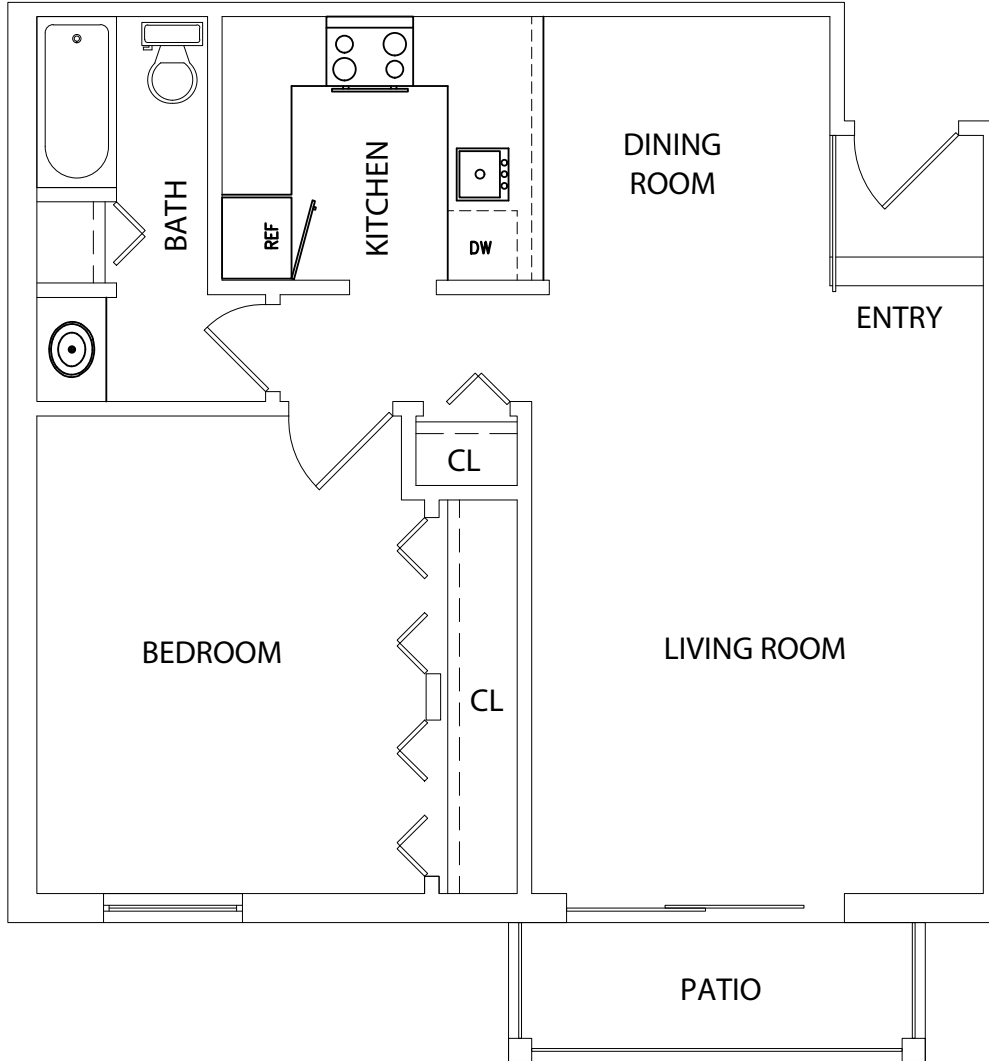

**The Evergreen - Style A2**  
One Bedroom, One Bath  
690 sq. ft.

**Forest Cove Apartments**  
1706 Forest Cove Drive  
Mount Prospect, IL 60056  
(847) 439-7477  
[forestcove@forestcoveapartments.com](mailto:forestcove@forestcoveapartments.com)

All dimensions and specifications are approximate and subject to change without notice.