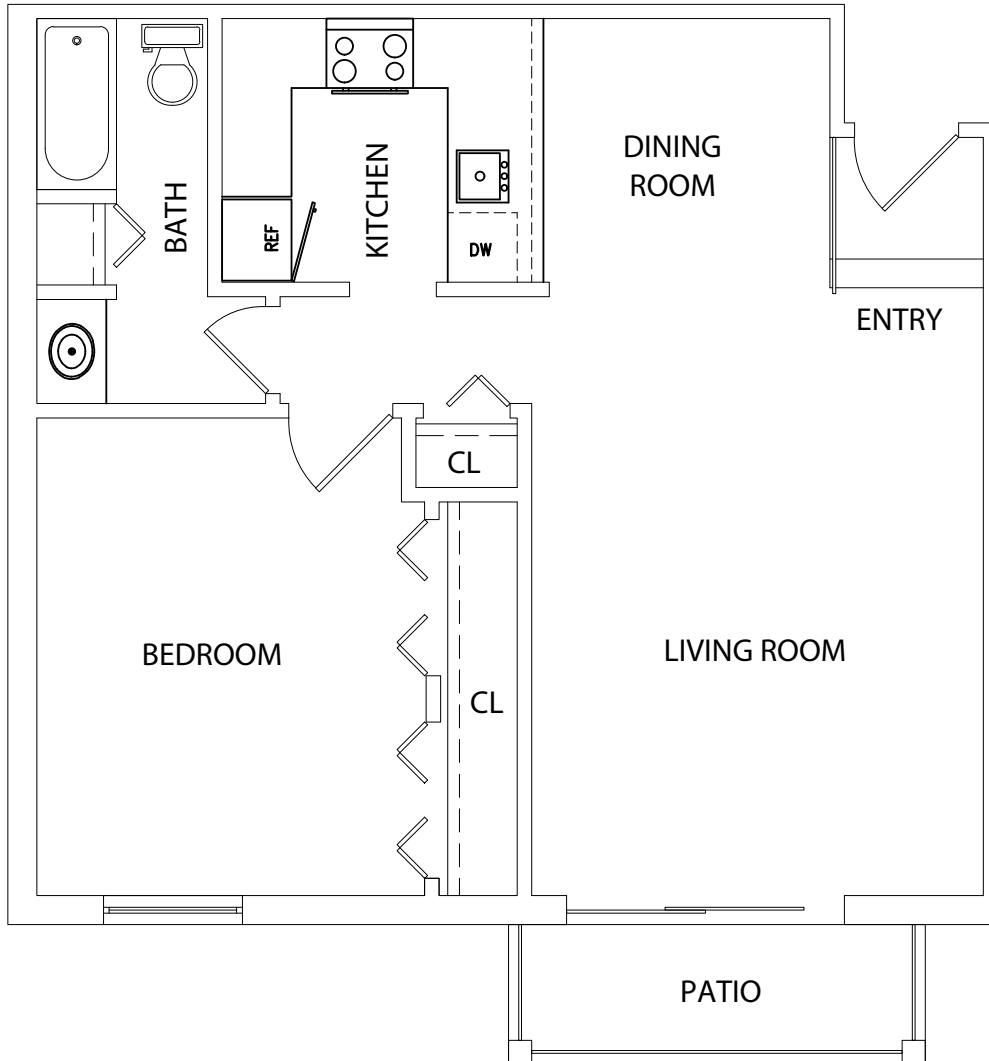

The Evergreen - Style A2
One Bedroom, One Bath
690 sq. ft.

Forest Cove Apartments
1706 Forest Cove Drive
Mount Prospect, IL 60056
(847) 439-7477
forestcove@forestcoveapartments.com

All dimensions and specifications are approximate and subject to change without notice.