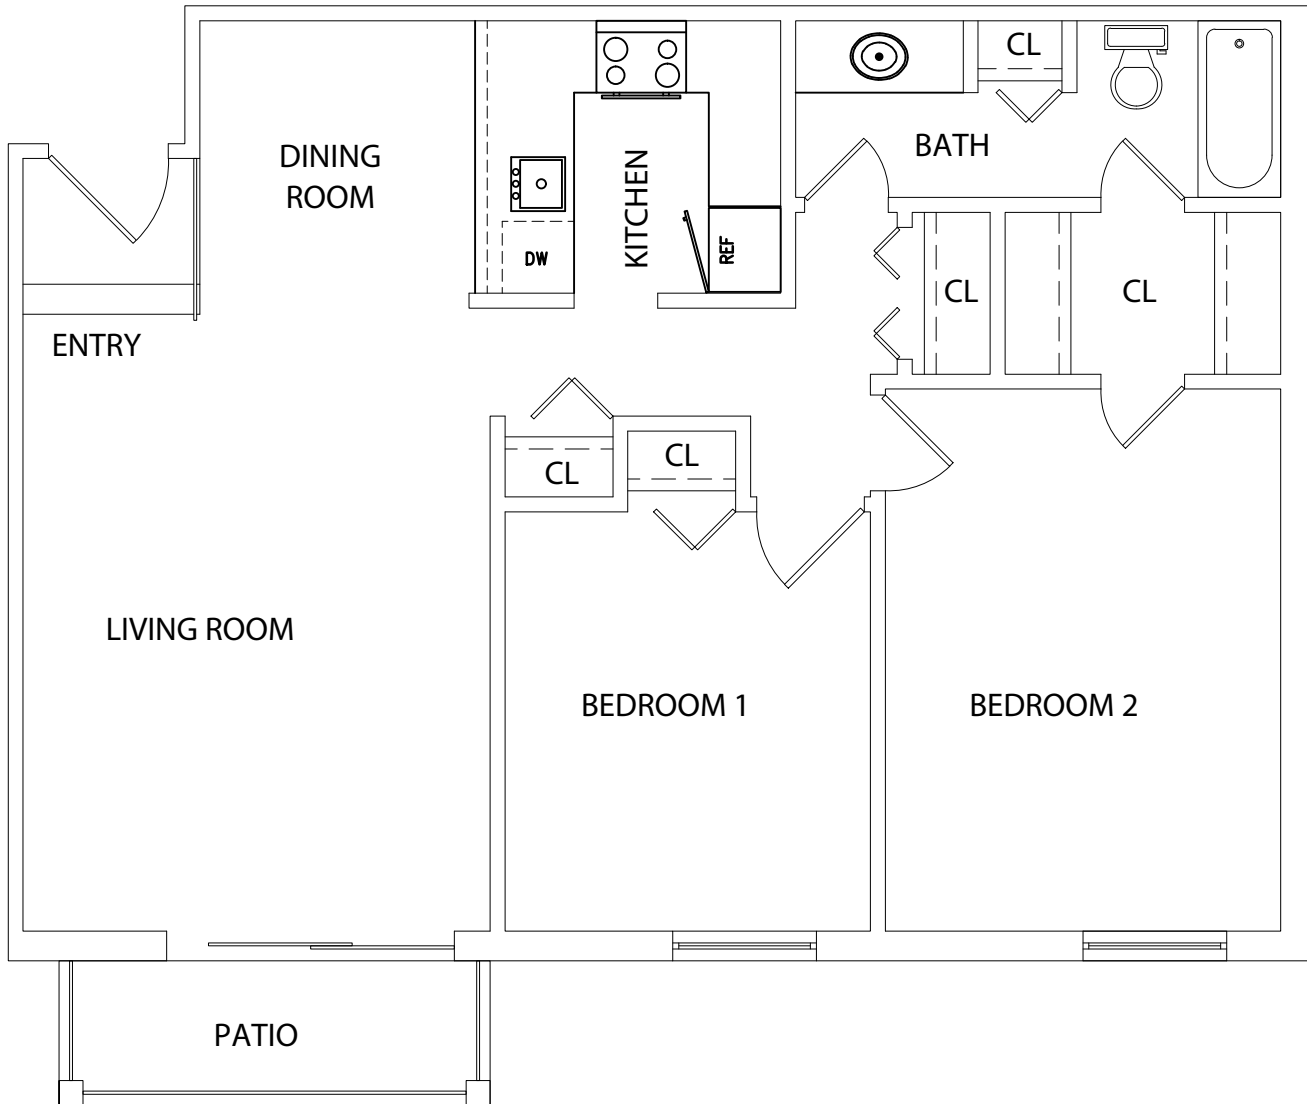

**The Maple - Style B2**  
Two Bedroom, One Bath  
890 sq. ft.

**Forest Cove Apartments**  
1706 Forest Cove Drive  
Mount Prospect, IL 60056  
(847) 439-7477  
forestcove@forestcoveapartments.com

All dimensions and specifications are approximate and subject to change without notice.