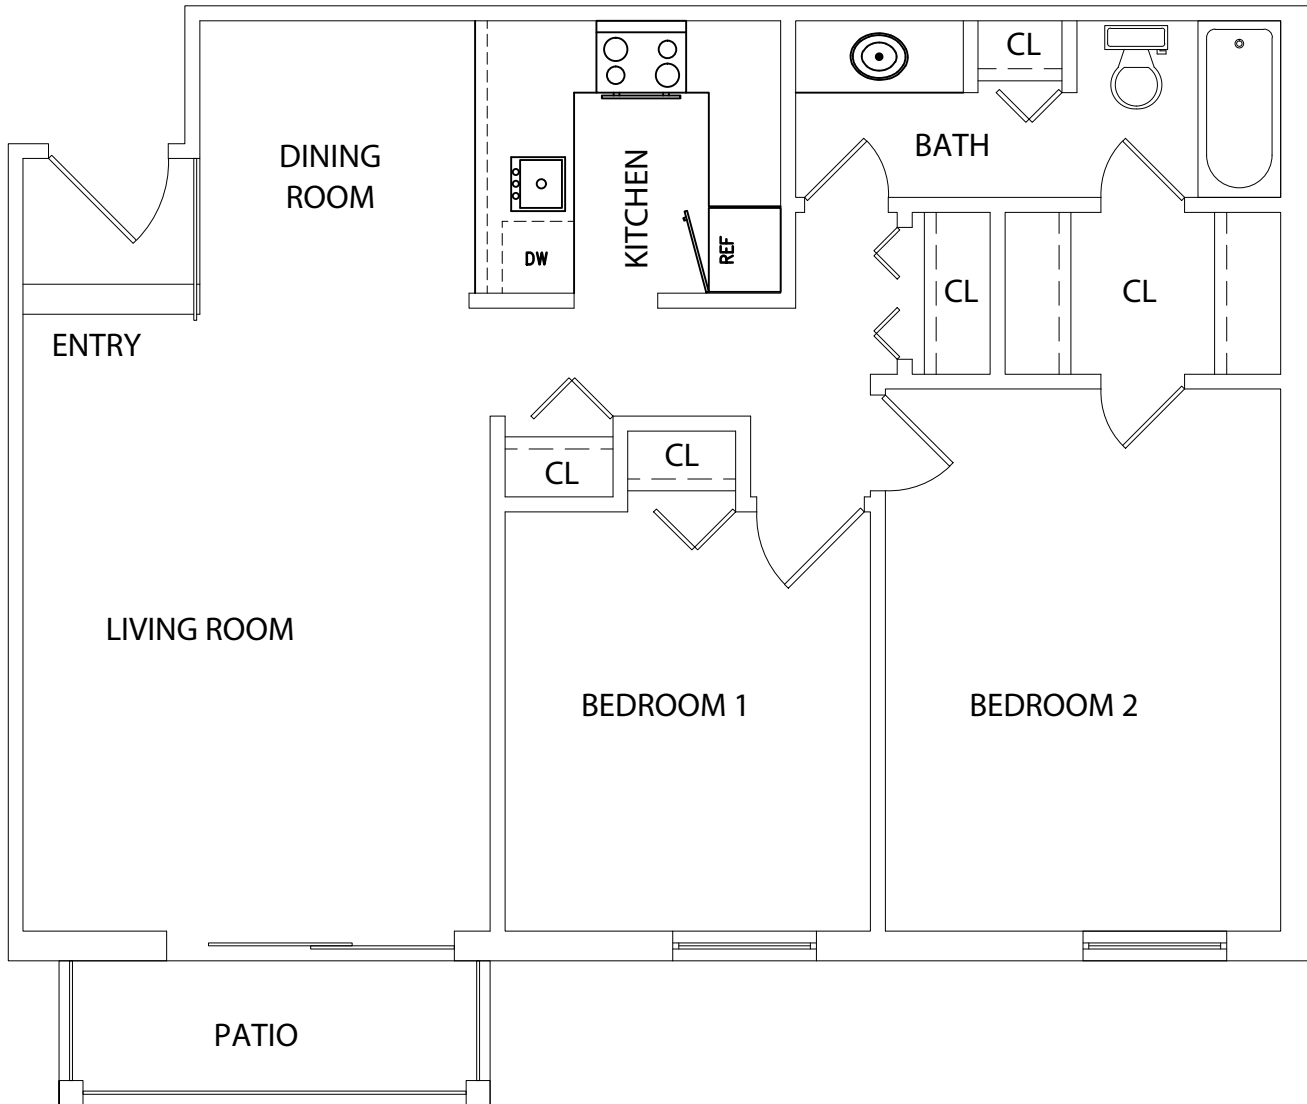

The Maple - Style B2
Two Bedroom, One Bath
890 sq. ft.

Forest Cove Apartments
1706 Forest Cove Drive
Mount Prospect, IL 60056
(847) 439-7477
forestcove@forestcoveapartments.com

All dimensions and specifications are approximate and subject to change without notice.